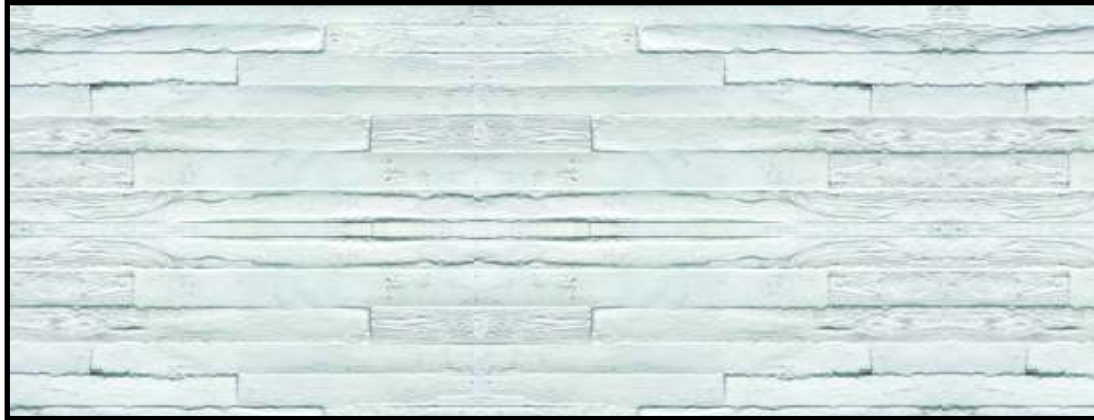

ROUGHAT LOFT

ROUGHAT LOFT BLANCURA

SIZE: 2850 x 1300 x 9 mm