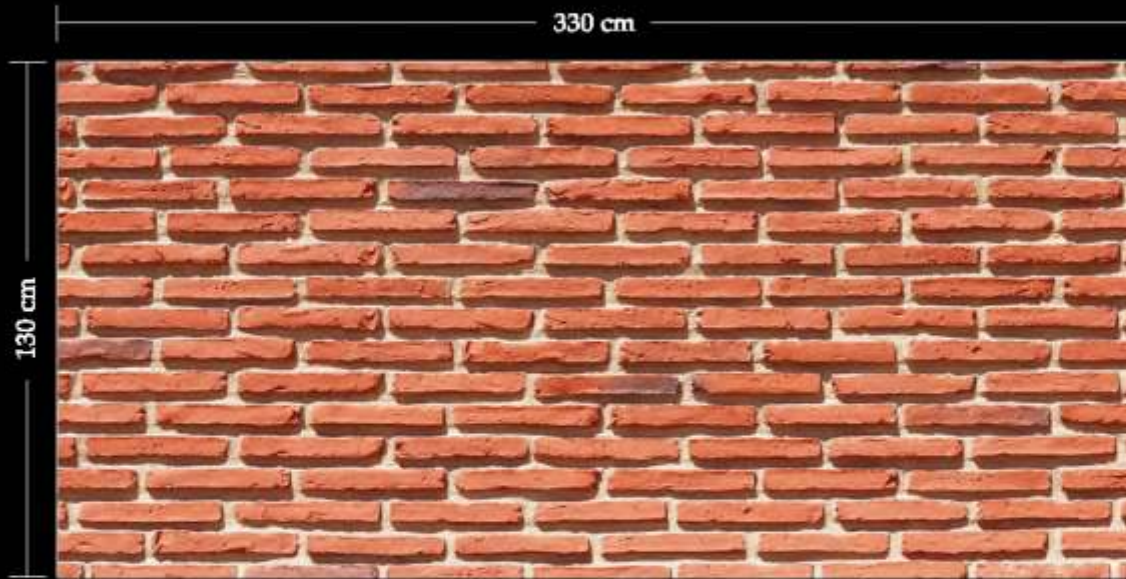

ASUR

Deep Simplicity

Lean, measured, geometric and smooth. With deep joint design What do you think about rediscovering the river?
Warm color tones or using shaded effects in your uncover the deepest seed.

RAJA

PFS/1102