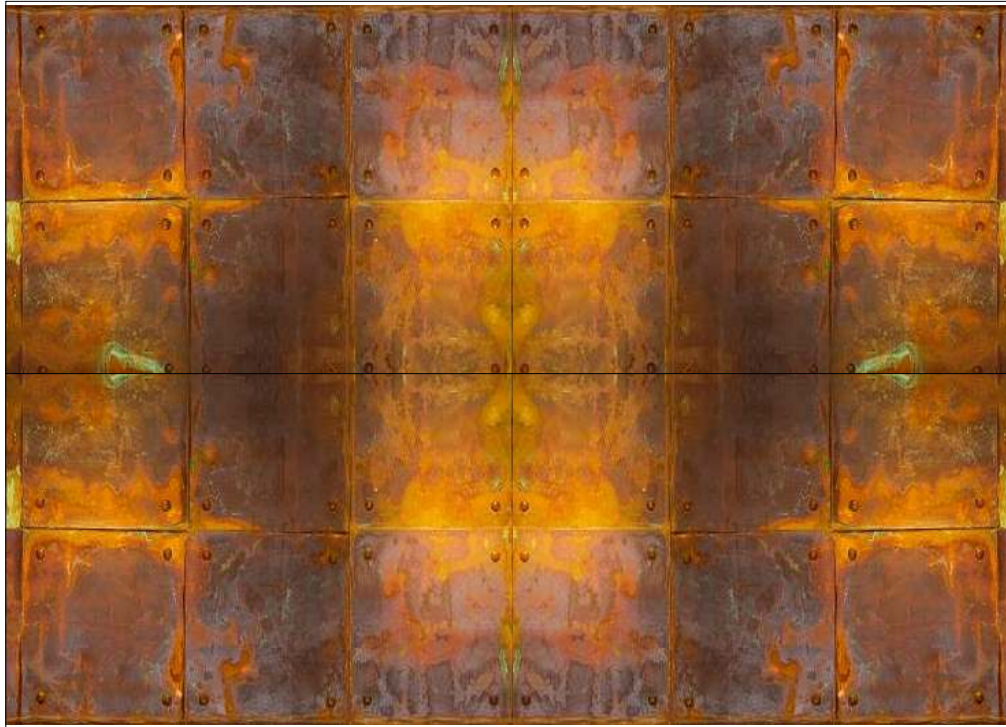

WOOD RETRO

WOOD RETRO CHIARO

SIZE: 3000 x 1340 x 11 mm

WOOD RETRO BLANCURA

SIZE: 3000 x 1340 x 11 mm

WOOD RETRO WENGE

SIZE: 3000 x 1340 x 11 mm

Choosing the right and quality color; It is obtained by coloring Poly Fiberstone Panel in Multicolor system. Color perception may vary depending on lighting conditions, brightness, texture and surface

HIERO OXIDE

HIERO OXIDE FIRE
SIZE: 3150 x 1350 x 11 mm

Choosing the right and quality color; It is obtained by coloring Poly Fiberstone Panel in Multicolor system. Color perception may vary depending on lighting conditions, brightness, texture and surface