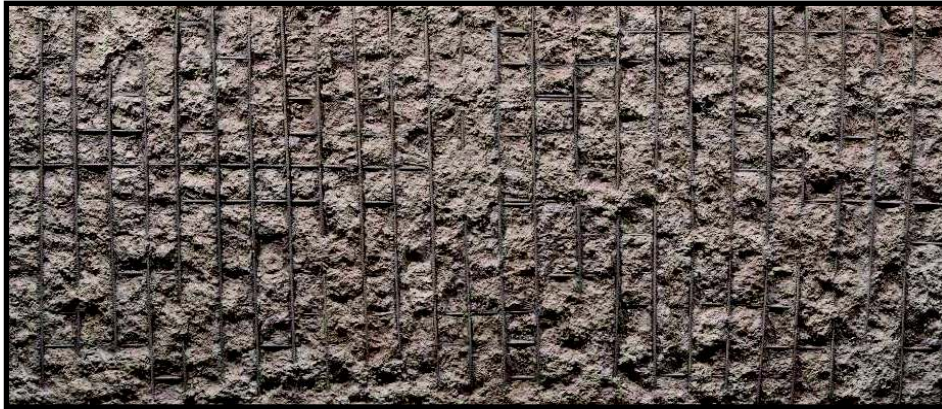

ROCK CANYON COBRIZA SIZE: 3000 x 1330 x 14 mm

ROCK CANYON NATURA SIZE: 3000 x 1330 x 14 mm

ROCK CANYON GRIS SIZE: 3000 x 1330 x 14 mm

ROCK CANYON BLANCURA SIZE: 3000 x 1330 x 14 mm

FERRO RUINA

FERRO RUINA GRIS
SIZE: 3150 x 1350 x 12 mm