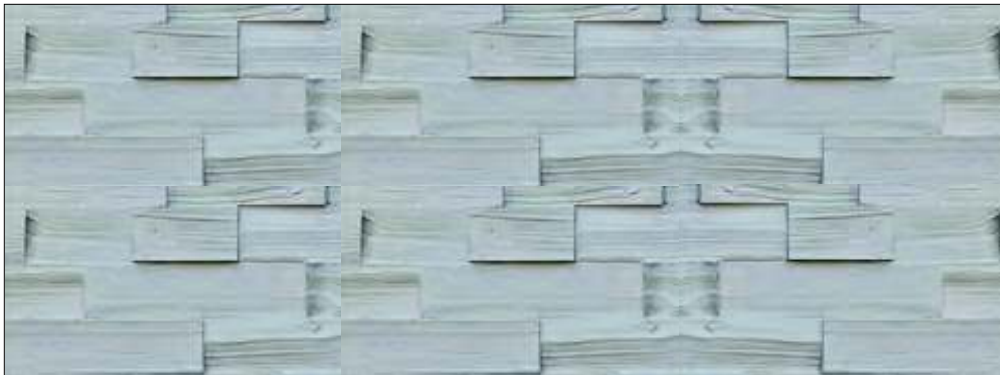

WOOD RETRO BLANCURA

SIZE: 3000 x 1340 x 11 mm