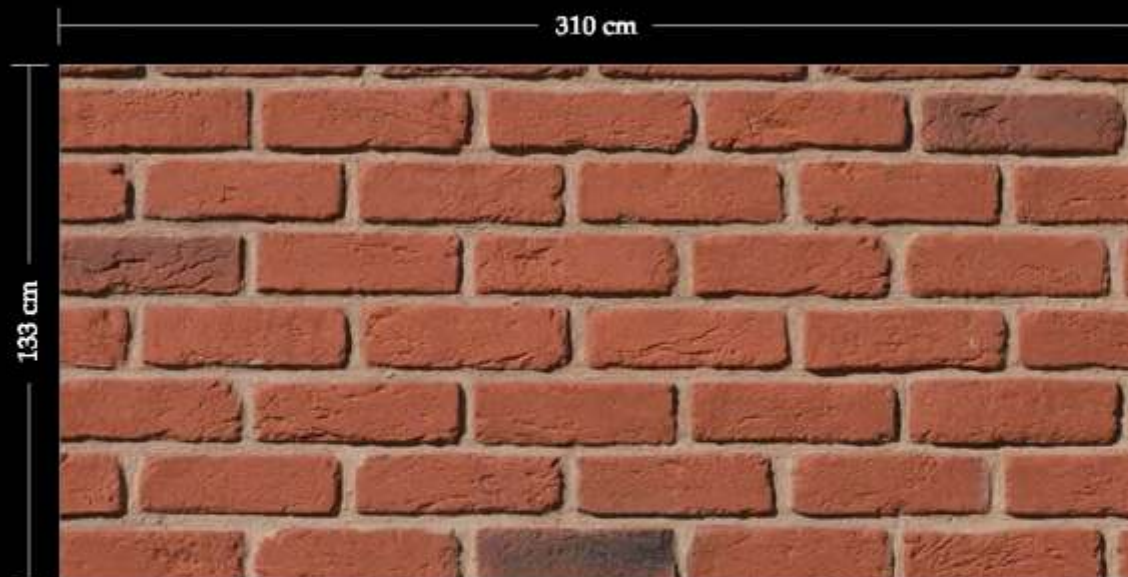

RAJA

PFS/2306